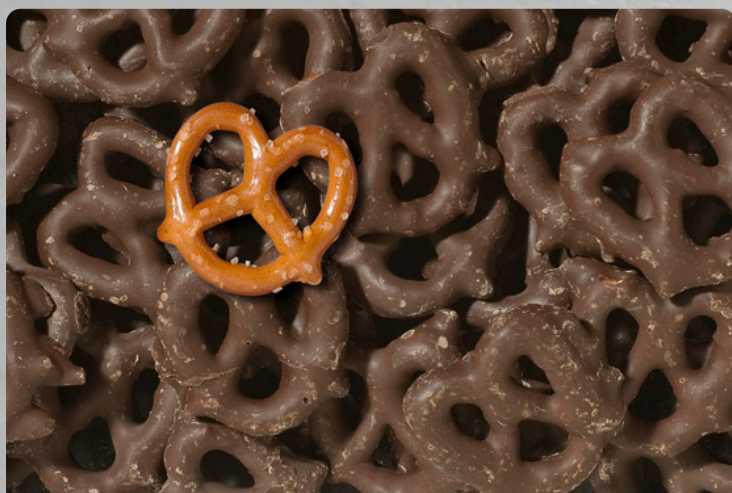

**7040 Chocolate Peanut Butter Swirl Fudge - \$15**  
A rich creamy swirl of peanut butter and chocolate fudge. Locally made in Medina, Ohio. ½ lb. box.

**5672 Dark Chocolate Sea Salt Caramels - \$15**  
Creamy, chewy caramel wrapped in rich dark chocolate and topped with sprinkles of sea salt. 6 oz. box.

**4241 Sweet n' Crunchy Trail Mix - \$12**  
A tempting combo of peanuts, raisins, roasted almonds, choc-o-buttons, honey-roasted peanuts, and shelled sunflower seeds. 7oz.

**5678 Chocolate Dipped Peanuts - \$12**  
The perfect amount of sweet and salty. Roasted, salted peanuts dipped in creamy milk chocolate. Gluten free. 7 oz. bag.