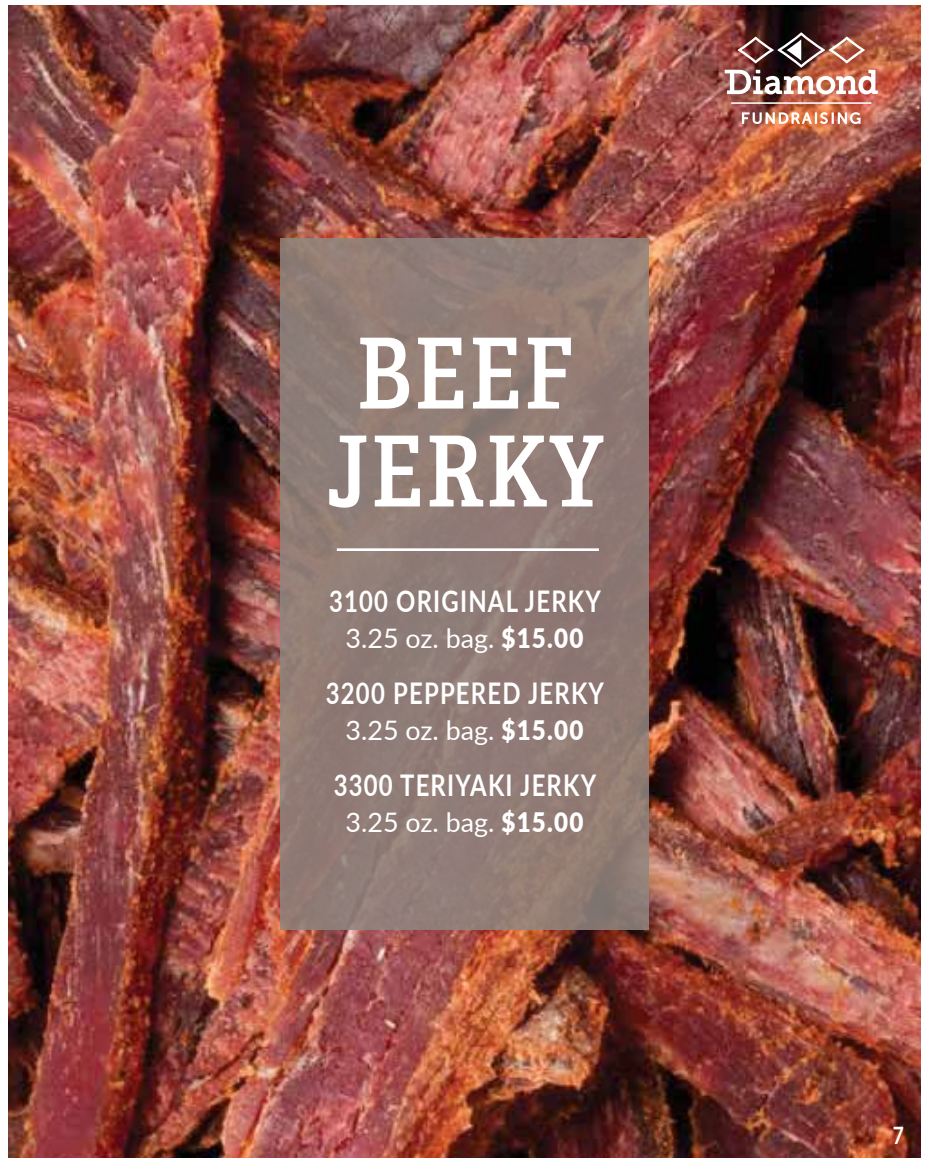

4988

4988 BAKED APPLE MASON JAR CANDLE \$20.00

*Delicious Fudge*

7010 CHOCOLATE WALNUT FUDGE 1/2 lb. box. \$15.00

7000 CHOCOLATE FUDGE 1/2 lb. box. \$15.00

7040 CHOCOLATE PEANUT BUTTER SWIRL FUDGE  
1/2 lb. box. \$15.00