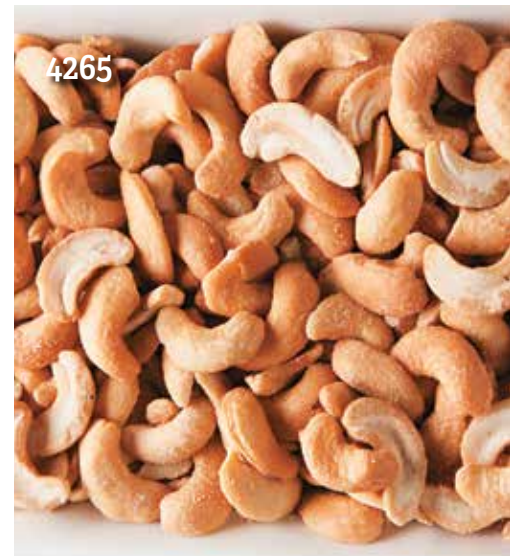

## 6091 HUMMINGBIRD HAVEN FLOWER GARDEN MAT

If hummingbirds are native to your area, this blend of annuals and perennials will attract them to your garden. Grows 8-72" tall in full sun to partial shade Spring to Fall. 17" x 5' long. **\$12.00**

# SWEET & SALTY

4241

5672

**5672 DARK CHOCOLATE SEA SALT CARAMELS**  
Creamy, chewy caramel wrapped in rich dark chocolate and topped with sprinkles of sea salt. 6 oz. box. 🍪 **\$15.00**

4270

**4270 CHOCOLATE COVERED PRETZELS**  
Creamy, chocolate flavor and crunchy pretzels – a delightful and delicious combination. 6 oz. bag. **\$14.00**

4265

**4265 CASHEW HALVES**  
Everyone's favorite snack delicately roasted and lightly salted. 5 oz. bag. **\$14.00**

<<<<<<

**4241 SWEET N' CRUNCHY TRAIL MIX**

A combo of peanuts, raisins, roasted almonds, choc-o-buttons, honey roasted peanuts, and shelled sunflower seeds. 7 oz. bag. **\$12.00**